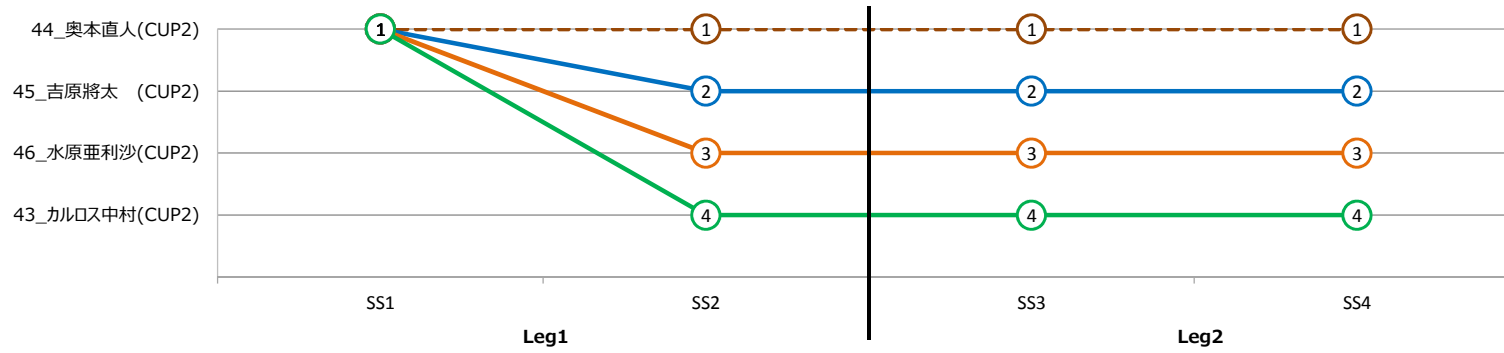

TRDCUP2 Class \_ AfterStageTotalTimeRankingChart

TRDCUP2 Class\_ StageTimeRankingChart